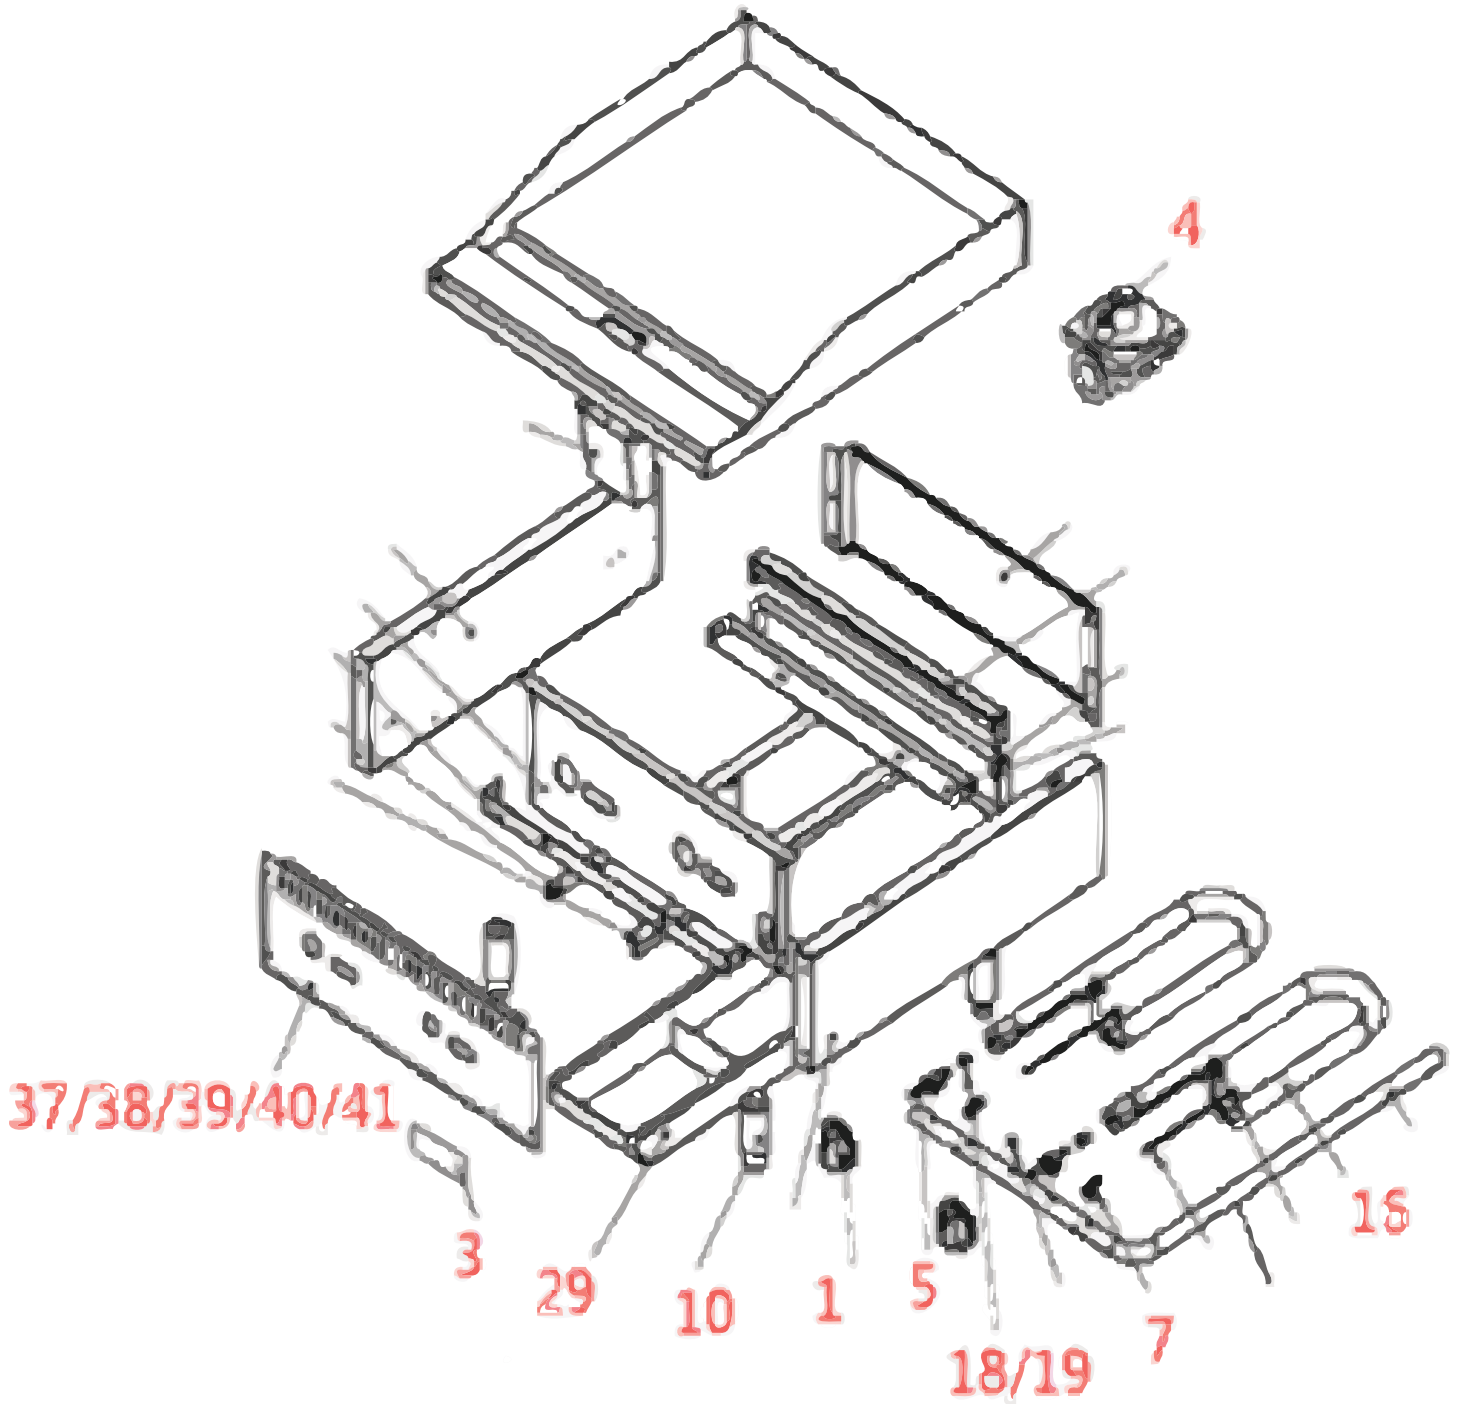

Parts Breakdown

Model CE-CN-G60-M 47366

Parts Breakdown

Model CE-CN-G60-M 47366

| Item No. | Description | Position | Item No. | Description | Position | Item No. | Description | Position |
|----------|----------------------------|----------|----------|--|----------|----------|---|----------|
| AI775 | Knob for 47366 | 1 | AI751 | Pilot Valve 1 to 1 (Griddle, CB) for 47366 | 7 | AI768 | Orifice - Griddle, Manual - L for 47366 | 19 |
| AI776 | Nameplate for 47366 | 3 | AI752 | 4" Adjustable Leg for 47366 | 10 | AI777 | Grease Drawer for 47366 | 29 |
| AI750 | Regulator 4"/10" for 47366 | 4 | AI753 | "U" Burner-Griddle & C Broiler for 47366 | 16 | AI778 | Front Panel - 60" Griddle for 47366 | 41 |
| AI767 | Manual Gas Valve for 47366 | 5 | AI756 | Orifice - Griddle, Manual - Nat for 47366 | 18 | | | |